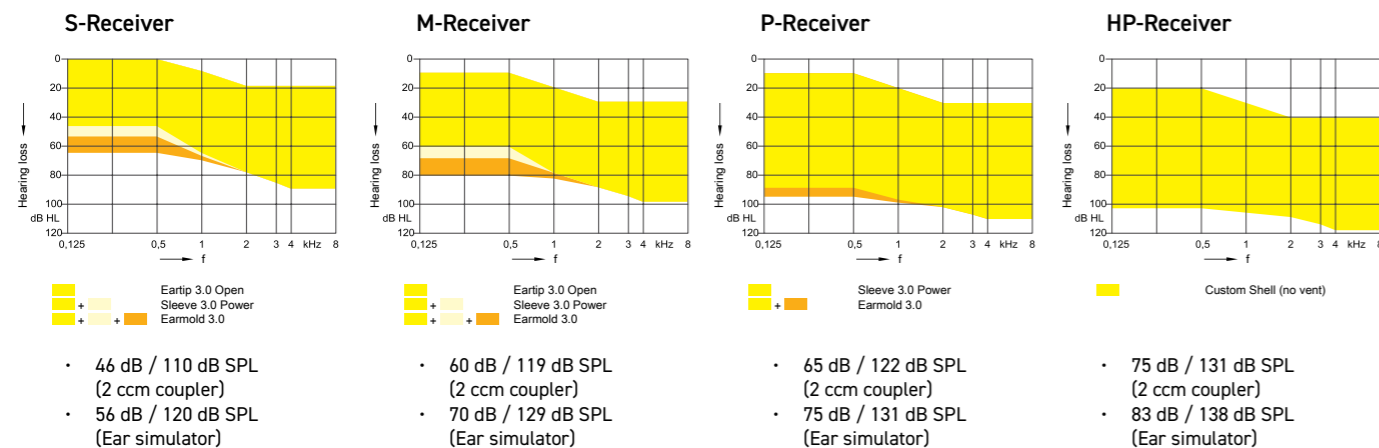

Colors

All fitting range is based on 2 ccm coupler:

Features / Performance Level	80	60	40
Channels/Controls/Programs	48/20/6	36/18/6	32/16/6
Battery	Lithium-ion	Lithium-ion	Lithium-ion
Tcoil	R-Li T	R-Li T	R-Li T
Bluetooth	•	•	•
Tinnitus function (Sound therapy and Notch)	•	•	•
Wireless sync	•	•	•
IP68	•	•	•
ATEX	•	•	•
EarWear	3.0	3.0	3.0
Technology highlights			
Soundpro 3.0	High Res	High Res	High Res
Multi-Voice Focus	•••••	•••	•
Focus Streams	4	2	1
Voice Stabilizer	•	•	•
Speech Preservation Technology	•	•	•
MyVoice 2.0	•	•	•
Motion Sensor for scene analysis	•	•	•
Directionality			
Automatic adaptive	•	•	•
iOmni Sound Locator	•	•	•
iFocus 360 (Front/Back)	Automatic & Manual	Automatic & Manual	-
iFocus 360 (Left /Right)	Automatic & Manual	Manual	-
Auto Stereo iLock (Narrow)	•••	••	•
Noise Reduction			
Noise Management	•	•	•
Sound Smoothing	•	•	•
Wind Noise Reduction	•	•	•
Auto Echo Reducer	•	-	-
Reverb Reducer (manual)	•	•	-
Sound quality & control			
Bandwidth extension	•	-	-
Bandwidth compression	•	•	•
Feedback preventer	•	•	•
Music Enhancer (presets)	3	3	1
Smart Automatic Equalizer	•••	•••	••
Smart Automatic Acclimatization	•••	•••	••
Automatic Classifier	•••	•••	••
Data Logging	•	•	•
Audio Streaming			
BT LE Audio Ready	•	•	•
Made for iPhone	•	•	•
Android 10 or higher (ASHA)	•	•	•
Headset Mode			
iOS	•	•	•
Android	•	•	•
App			
Rexton App	•	•	•
Spatial configurator	•	•	-
Rexton Assist	•	•	•
TeleCare			
Full live remote tuning	•	•	•
Basic remote tuning	•	•	•