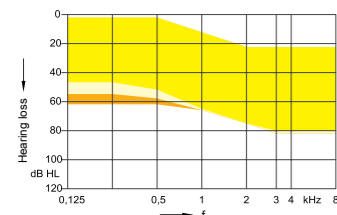

Faceplate colors

All fitting range is based on 2 ccm coupler:

- 50 dB / 114 dB SPL (2 ccm coupler)
- 61 dB / 126 dB SPL (Ear simulator)

Features / Performance Level	80	60	40
Channels/Controls/Programs	48/20/6	36/18/6	32/16/6
Battery	Lithium-ion	Lithium-ion	Lithium-ion
Tcoil	-	-	-
Bluetooth	-	-	-
Tinnitus function (Sound therapy and Notch)	•	•	•
Wireless sync	•	•	•
IP68	•	•	•
ATEX	•	•	•
EarWear	3.0	3.0	3.0